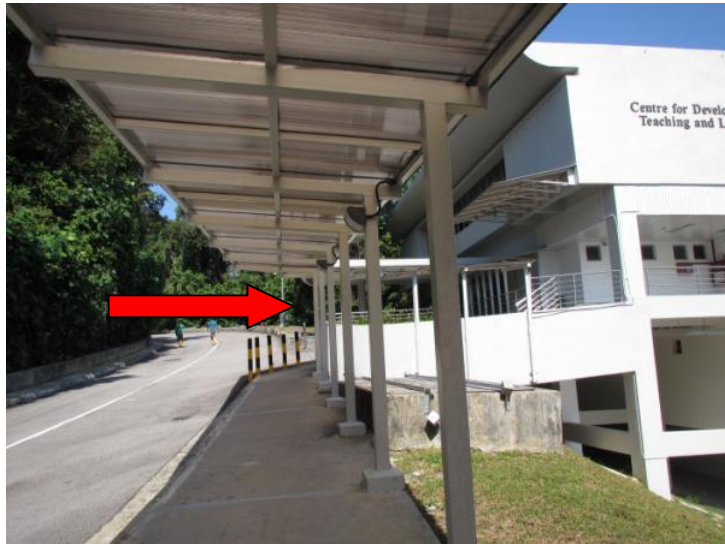

Directions to CDTL (via Computer Centre bus stop))

Alight at the Computer Centre bus stop and walk up the sheltered stairs.

Turn to your right and walk straight.

You'll pass by a colourful mural. Walk towards direction of the arrow.

Go up the flight of steps.

Walk under the sheltered path and CDTL is just ahead.