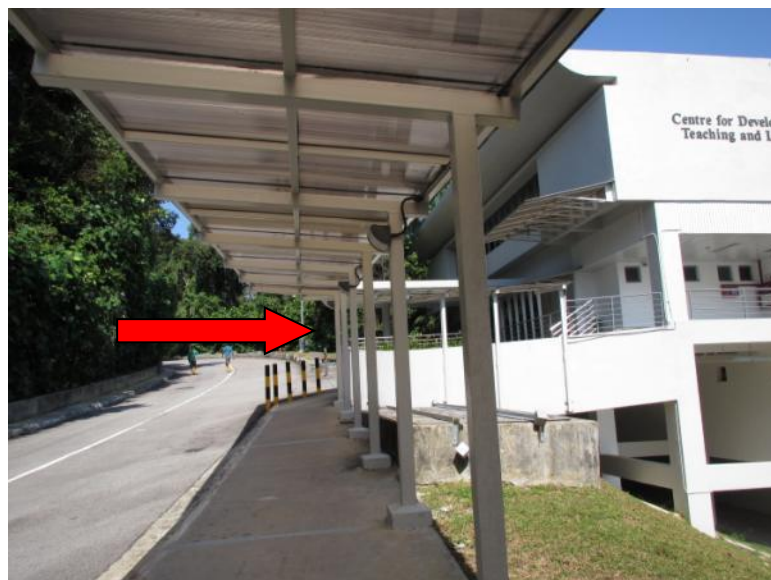

Directions to CDTL (Route A)

Alight at the AS8 bus-stop and walk towards Central Library Building.

Walk towards the lift at the far right end (after the Co-op).

Take the lift to 4th floor.

Turn right when you're out of the lift and climb up the stairs in front of you.

Walk straight and follow the road that leads to the lockers.

Head straight and you'll pass by Chinese Library.

Climb up the steps on your right.

Walk under the shelter path and CDTL is just ahead.